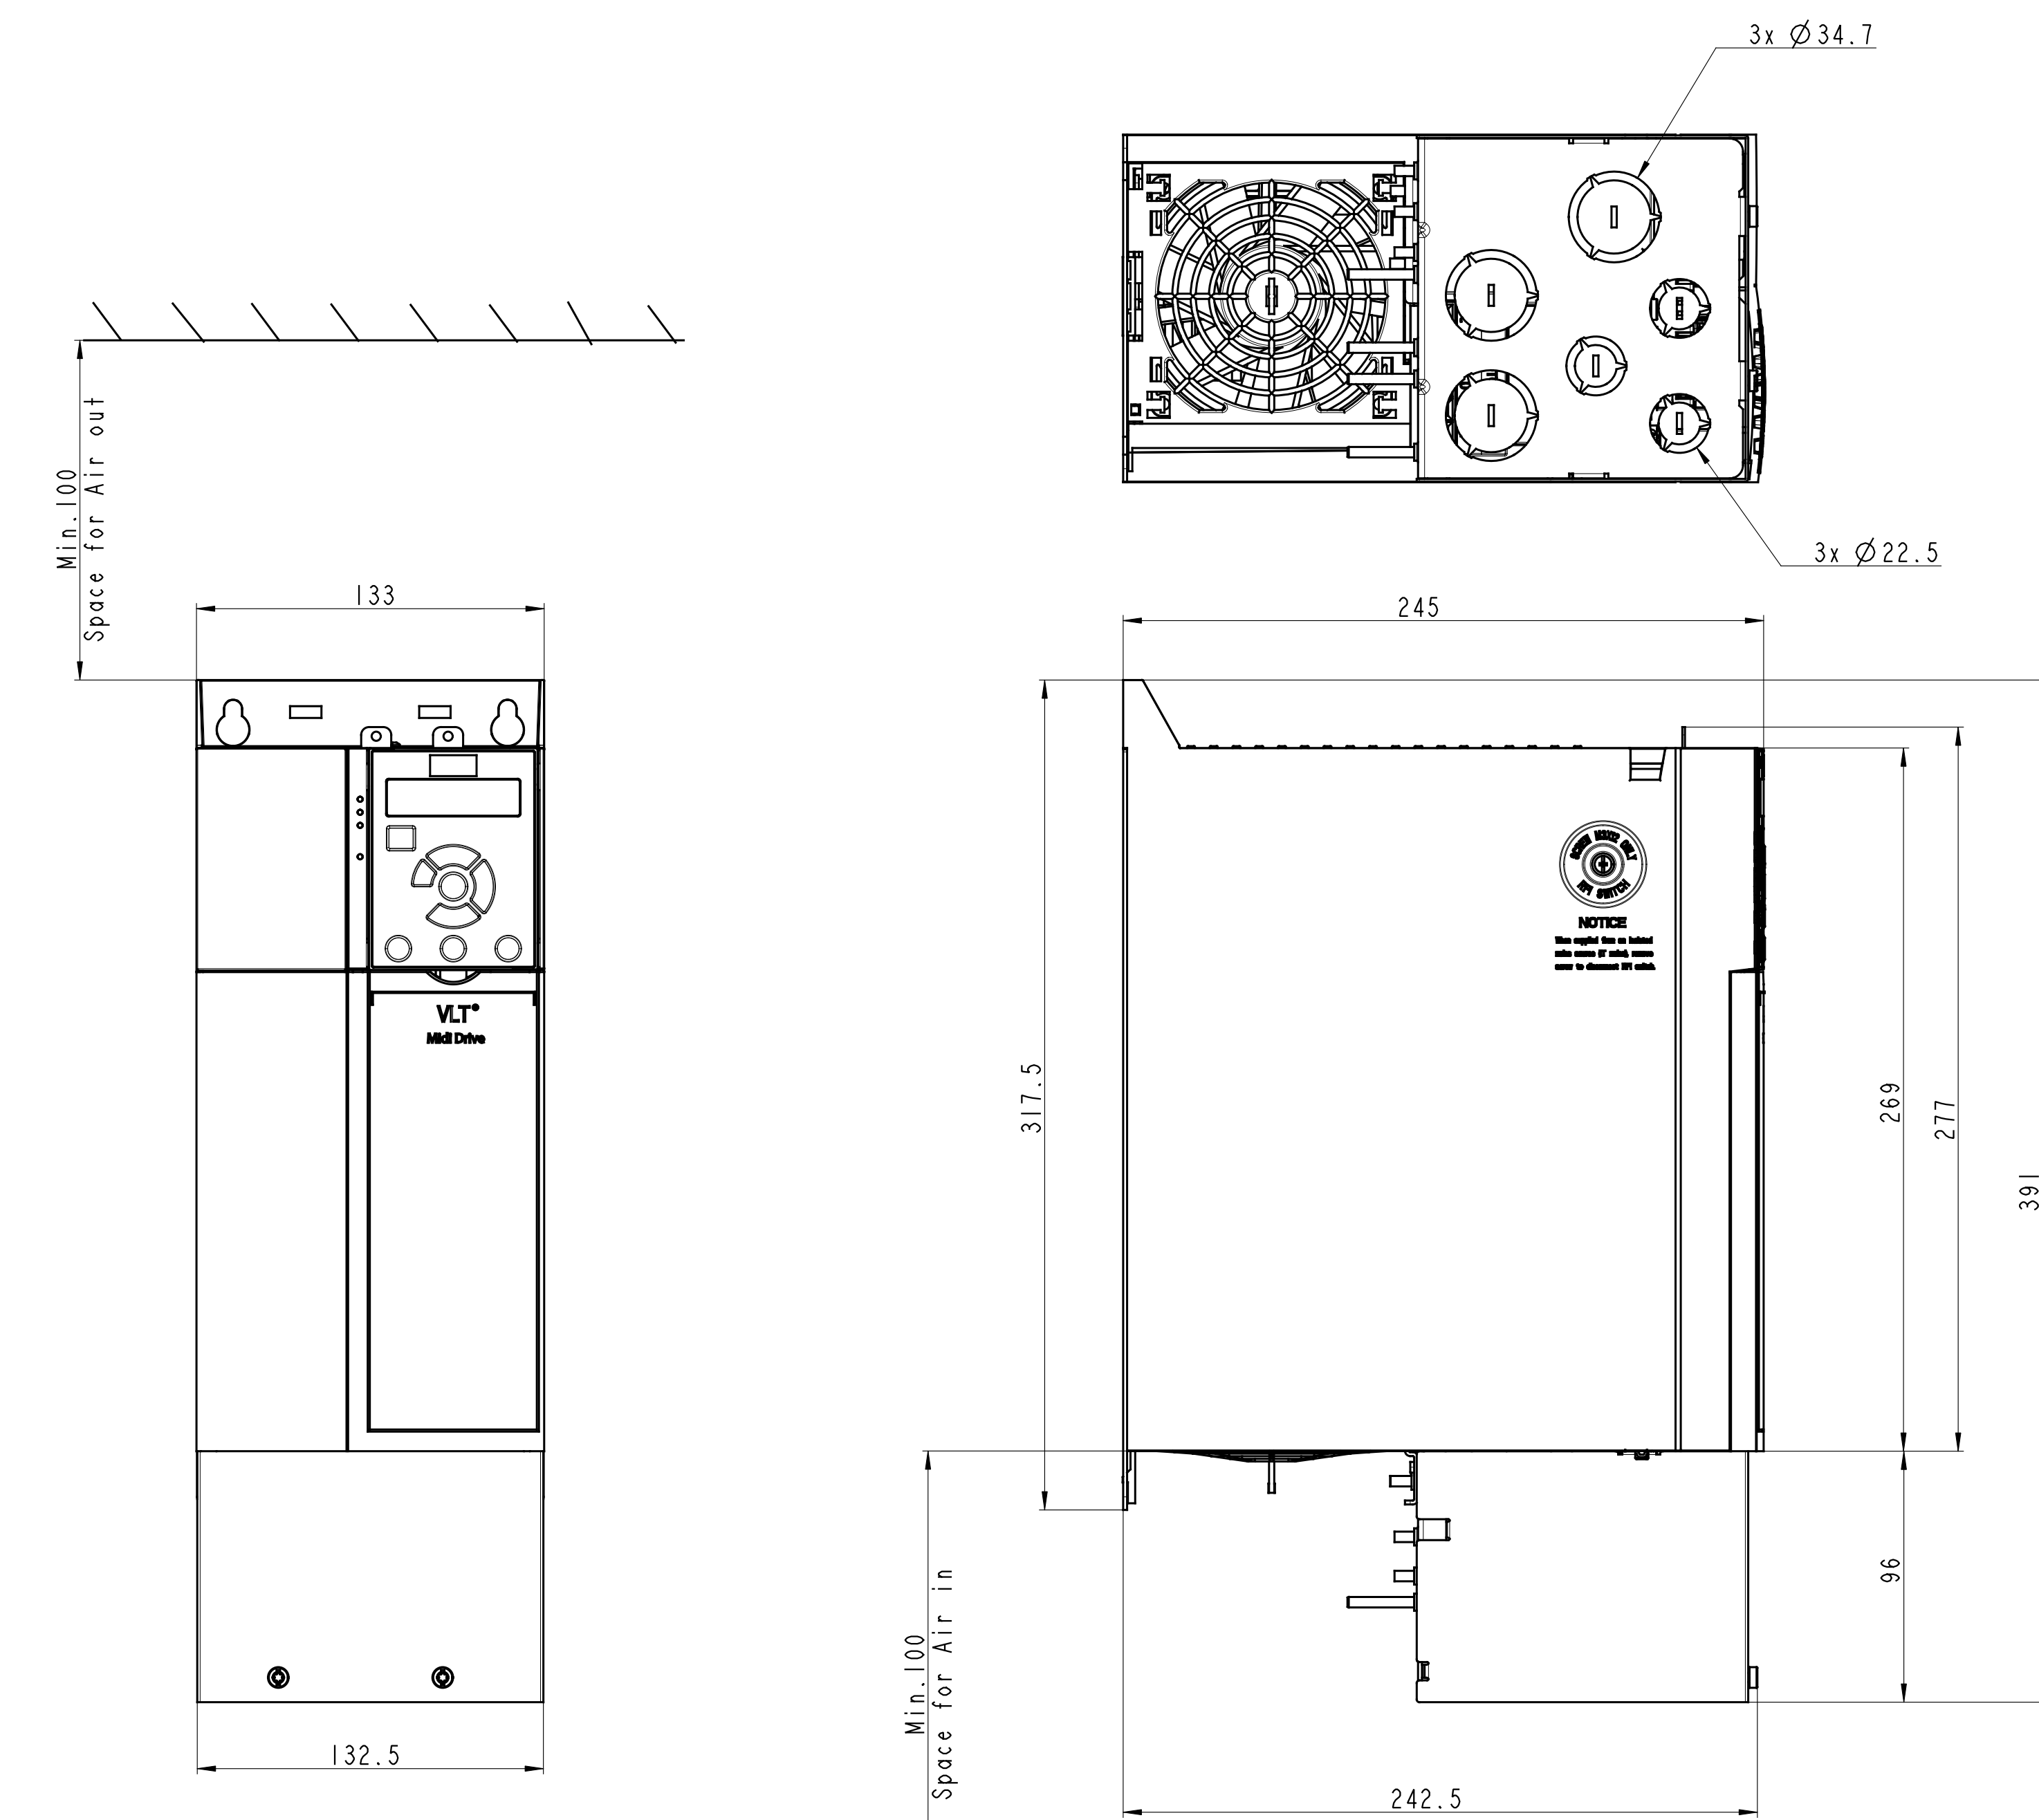

Standard with Decoupling Kits

Standard with IP21-Option

Standard with Nema-Option

Mounting-Base

PDM controlled drawing. Hard copy not valid without revision date in ID Stamp		Projection 	Scale 1:2	Size A0	Material See Note
Replaces				Designation FC280-K4	
Designer	Liao Xuan 2015-11-24			Sheet 1 of 1	
Confidential: Property of Danfoss Power Electronics AS, Odense, Denmark. Not to be shared under the copy or used by third party. Use or other dimensional reproduction of contents is authorized by Danfoss Power Electronics AS.					No. FC280-K4-INSTALLATION Rev. 01