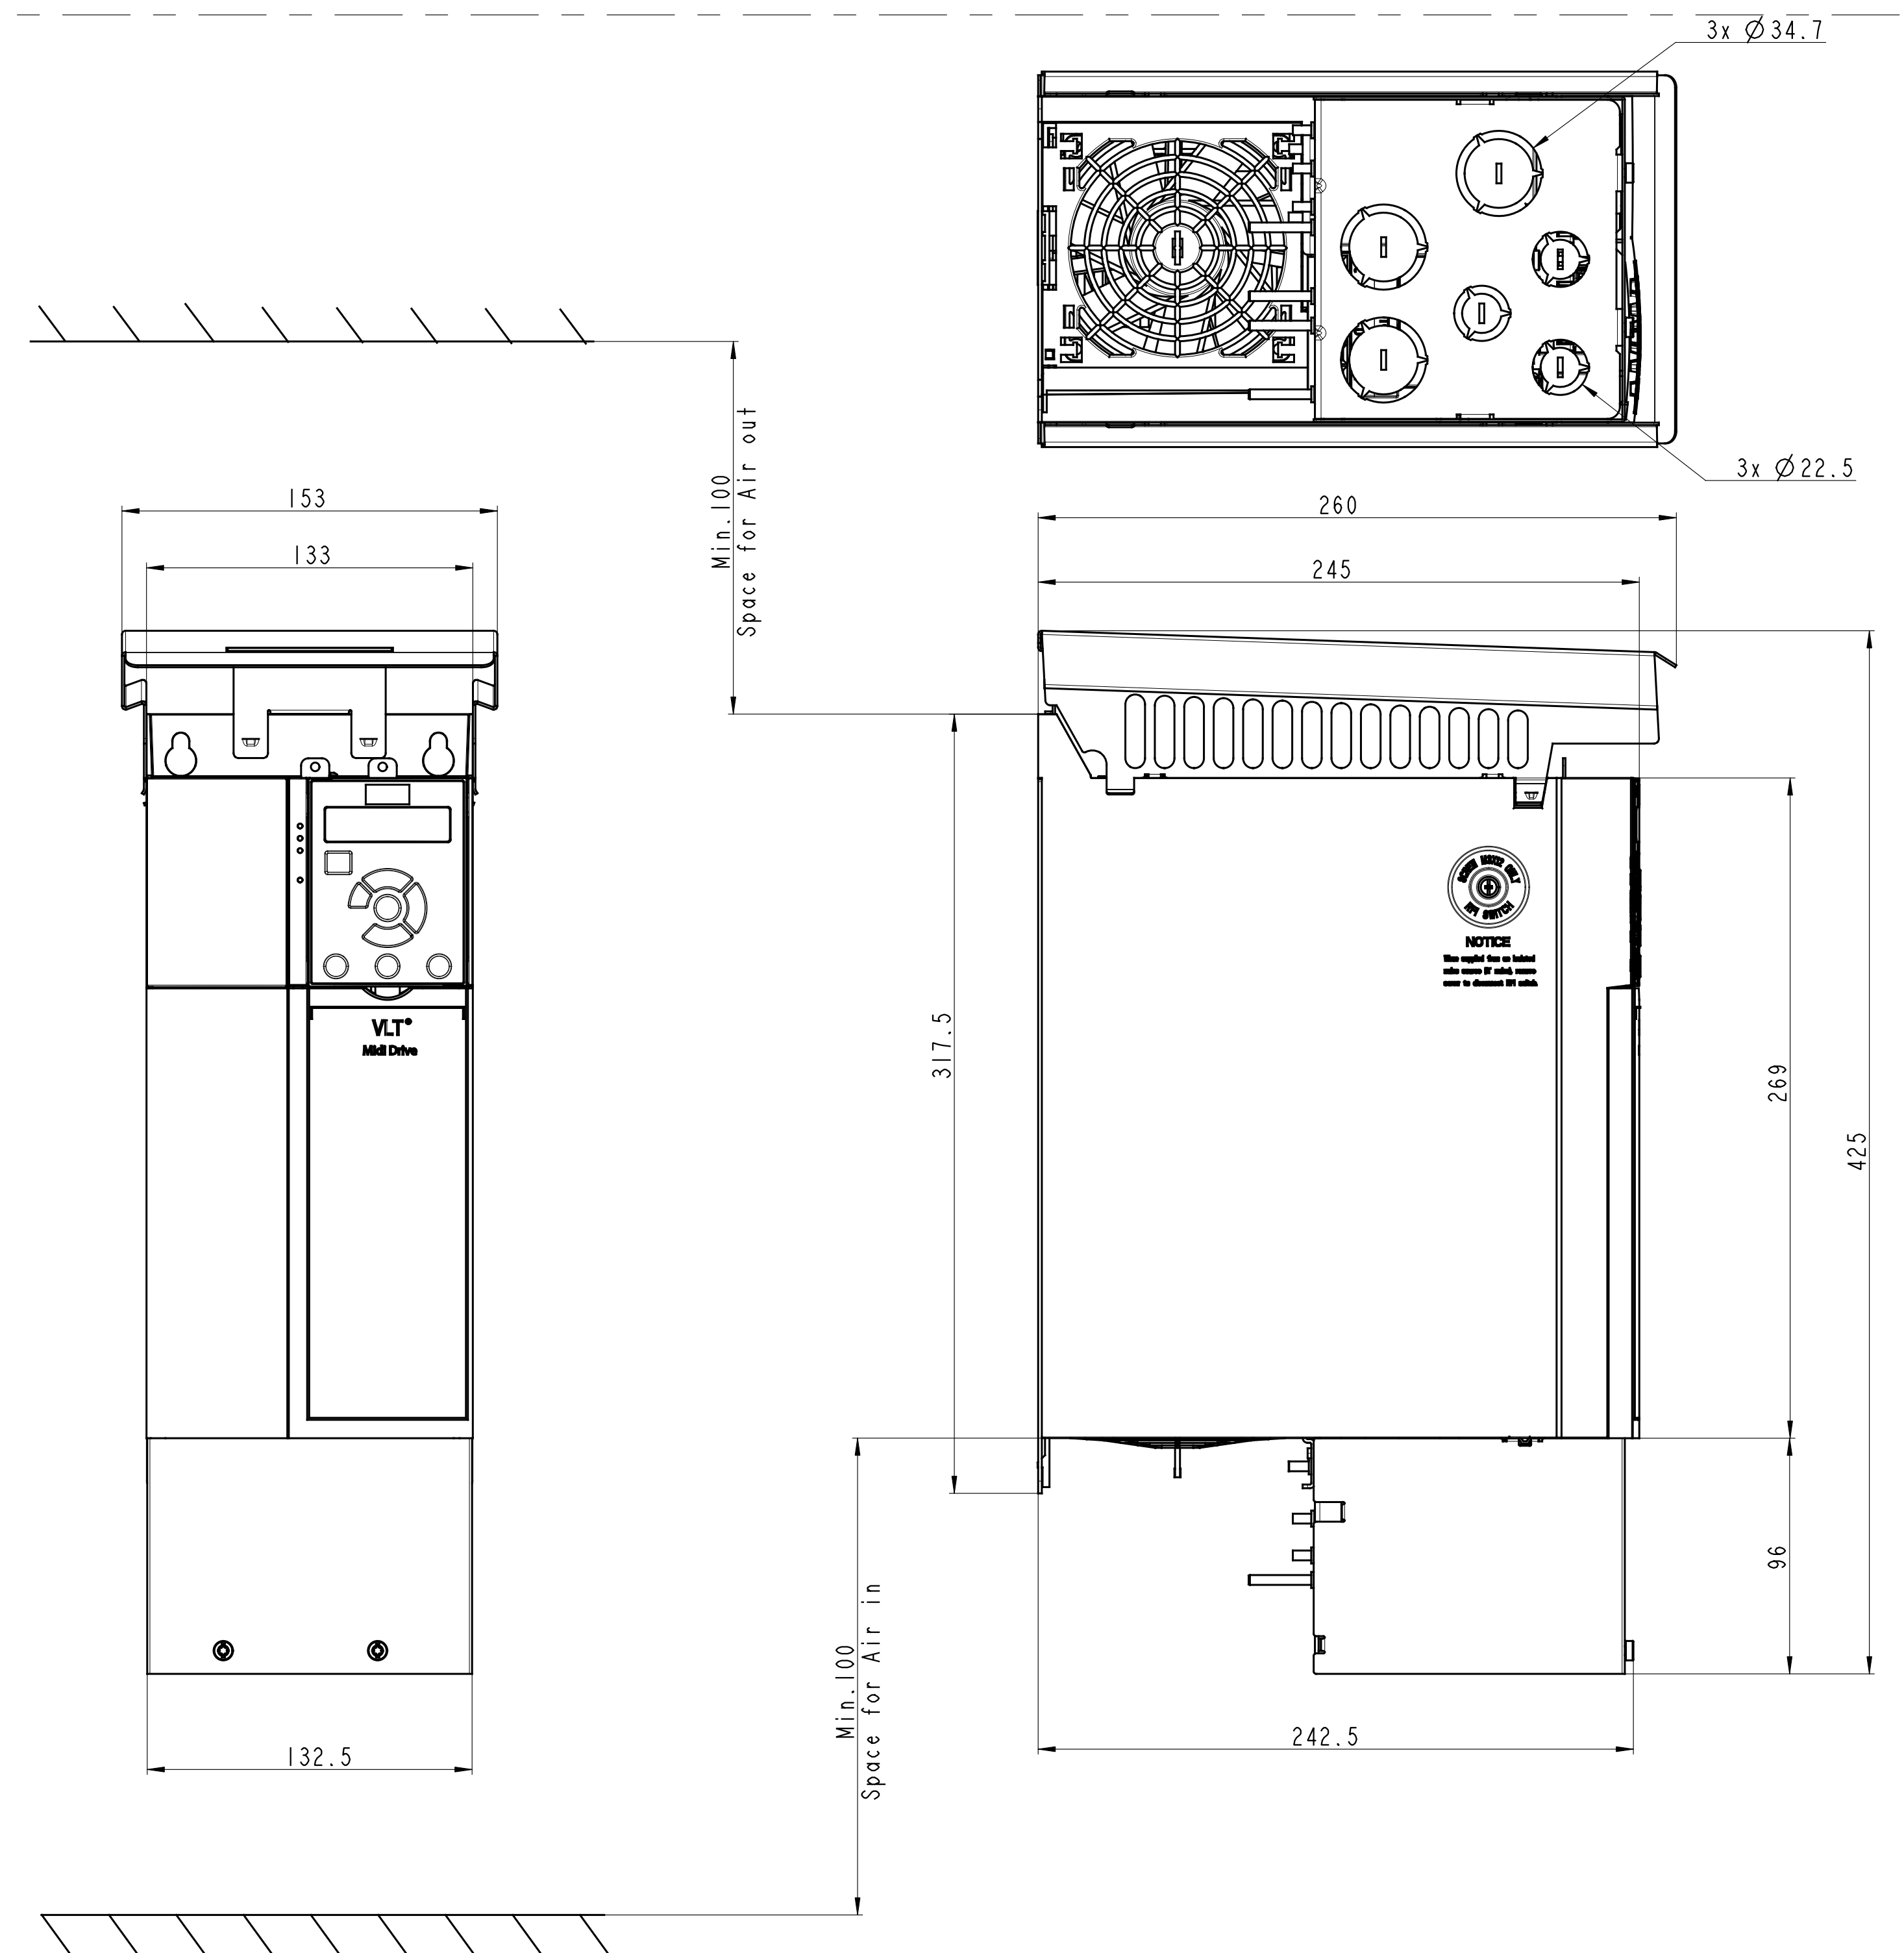

Standard with Decoupling Kits

Standard with IP21-Option

Standard with Nema-Option

Mounting-Base

PDM controlled drawing. Hard copy not valid without revision date in ID Stamp		Projection 	Scale 1:2	Size A0	Material See Note
Replaces				Designation FC280-K4	
Designer	Liao Xuan 2015-11-24			Sheet 1 of 1	
Confidential: Property of Danfoss Power Electronics AS, Odense, Denmark. Not to be shared under the copy or used by third party. Use or other dimensional reproduction of contents is authorized by Danfoss Power Electronics AS.					No. FC280-K4-INSTALLATION Rev. 01