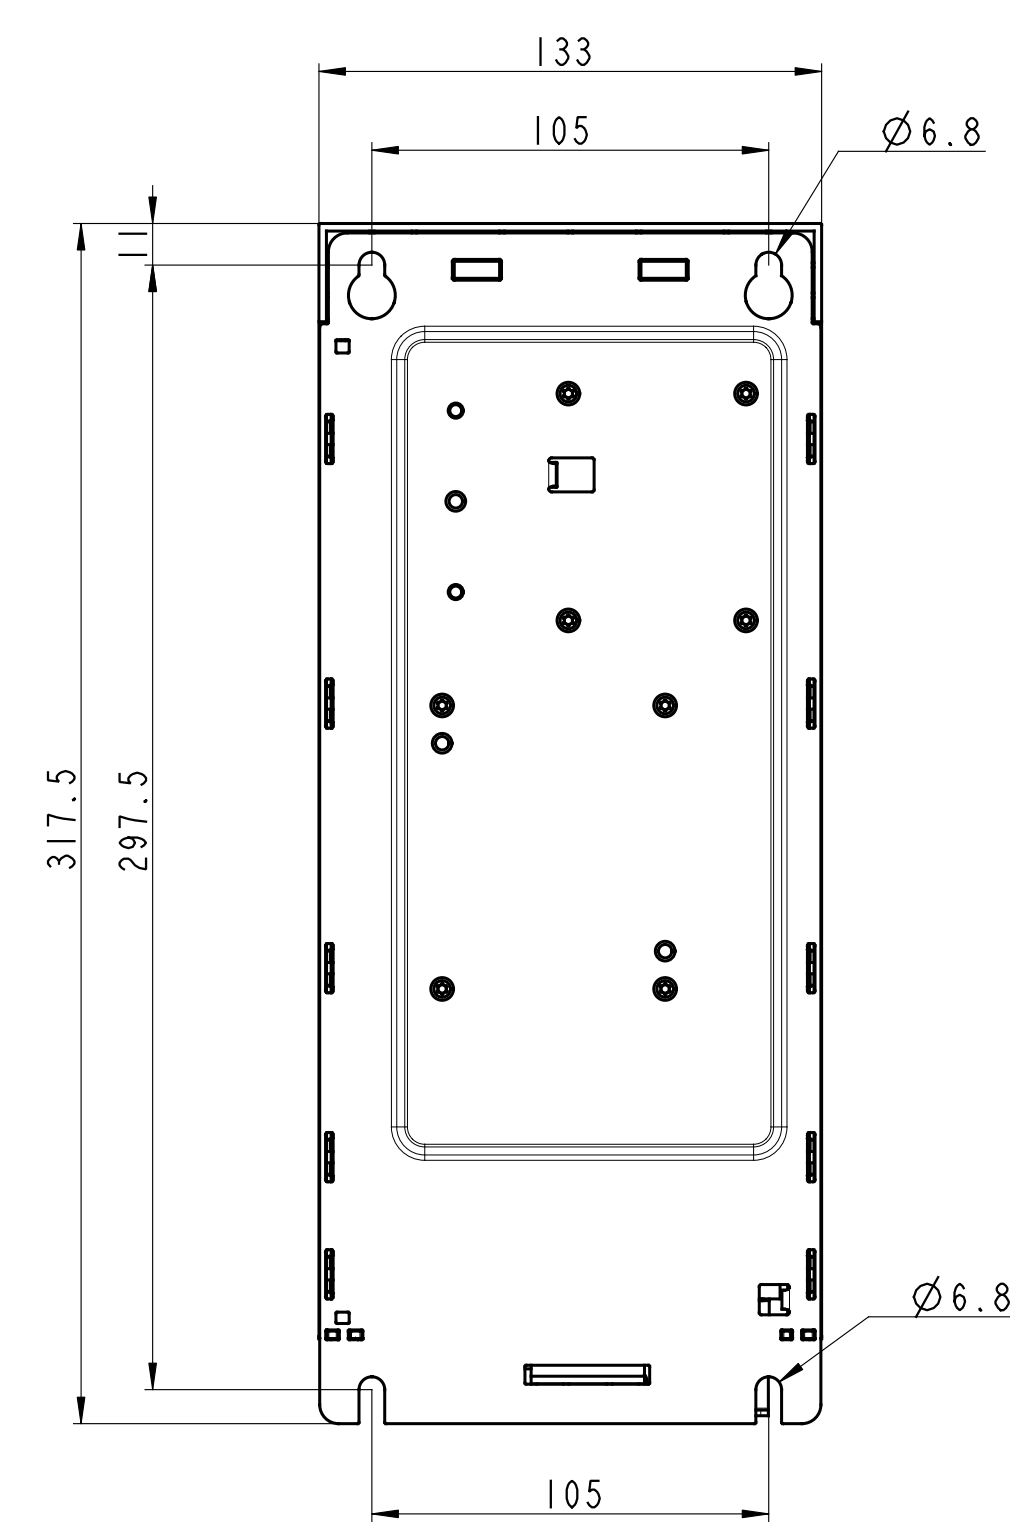

Standard with Decoupling Kits

Standard with IP21-Option

Standard with Nema-Option

Mounting-Base

PDM controlled drawing. Hard copy not valid without revision date in ID Stamp		Projection 	Scale 1:2	Size A0	Material See Note
Replaces				Designation FC280-K4	
Designer	Liao Xuan 2015-11-24			Sheet 1 of 1	
Confidential: Property of Danfoss Power Electronics AS, Odense, Denmark. Not to be shared under the copy or used by third party. Use or other dimensional reproduction of contents is authorized by Danfoss Power Electronics AS.					No. FC280-K4-INSTALLATION Rev. 01